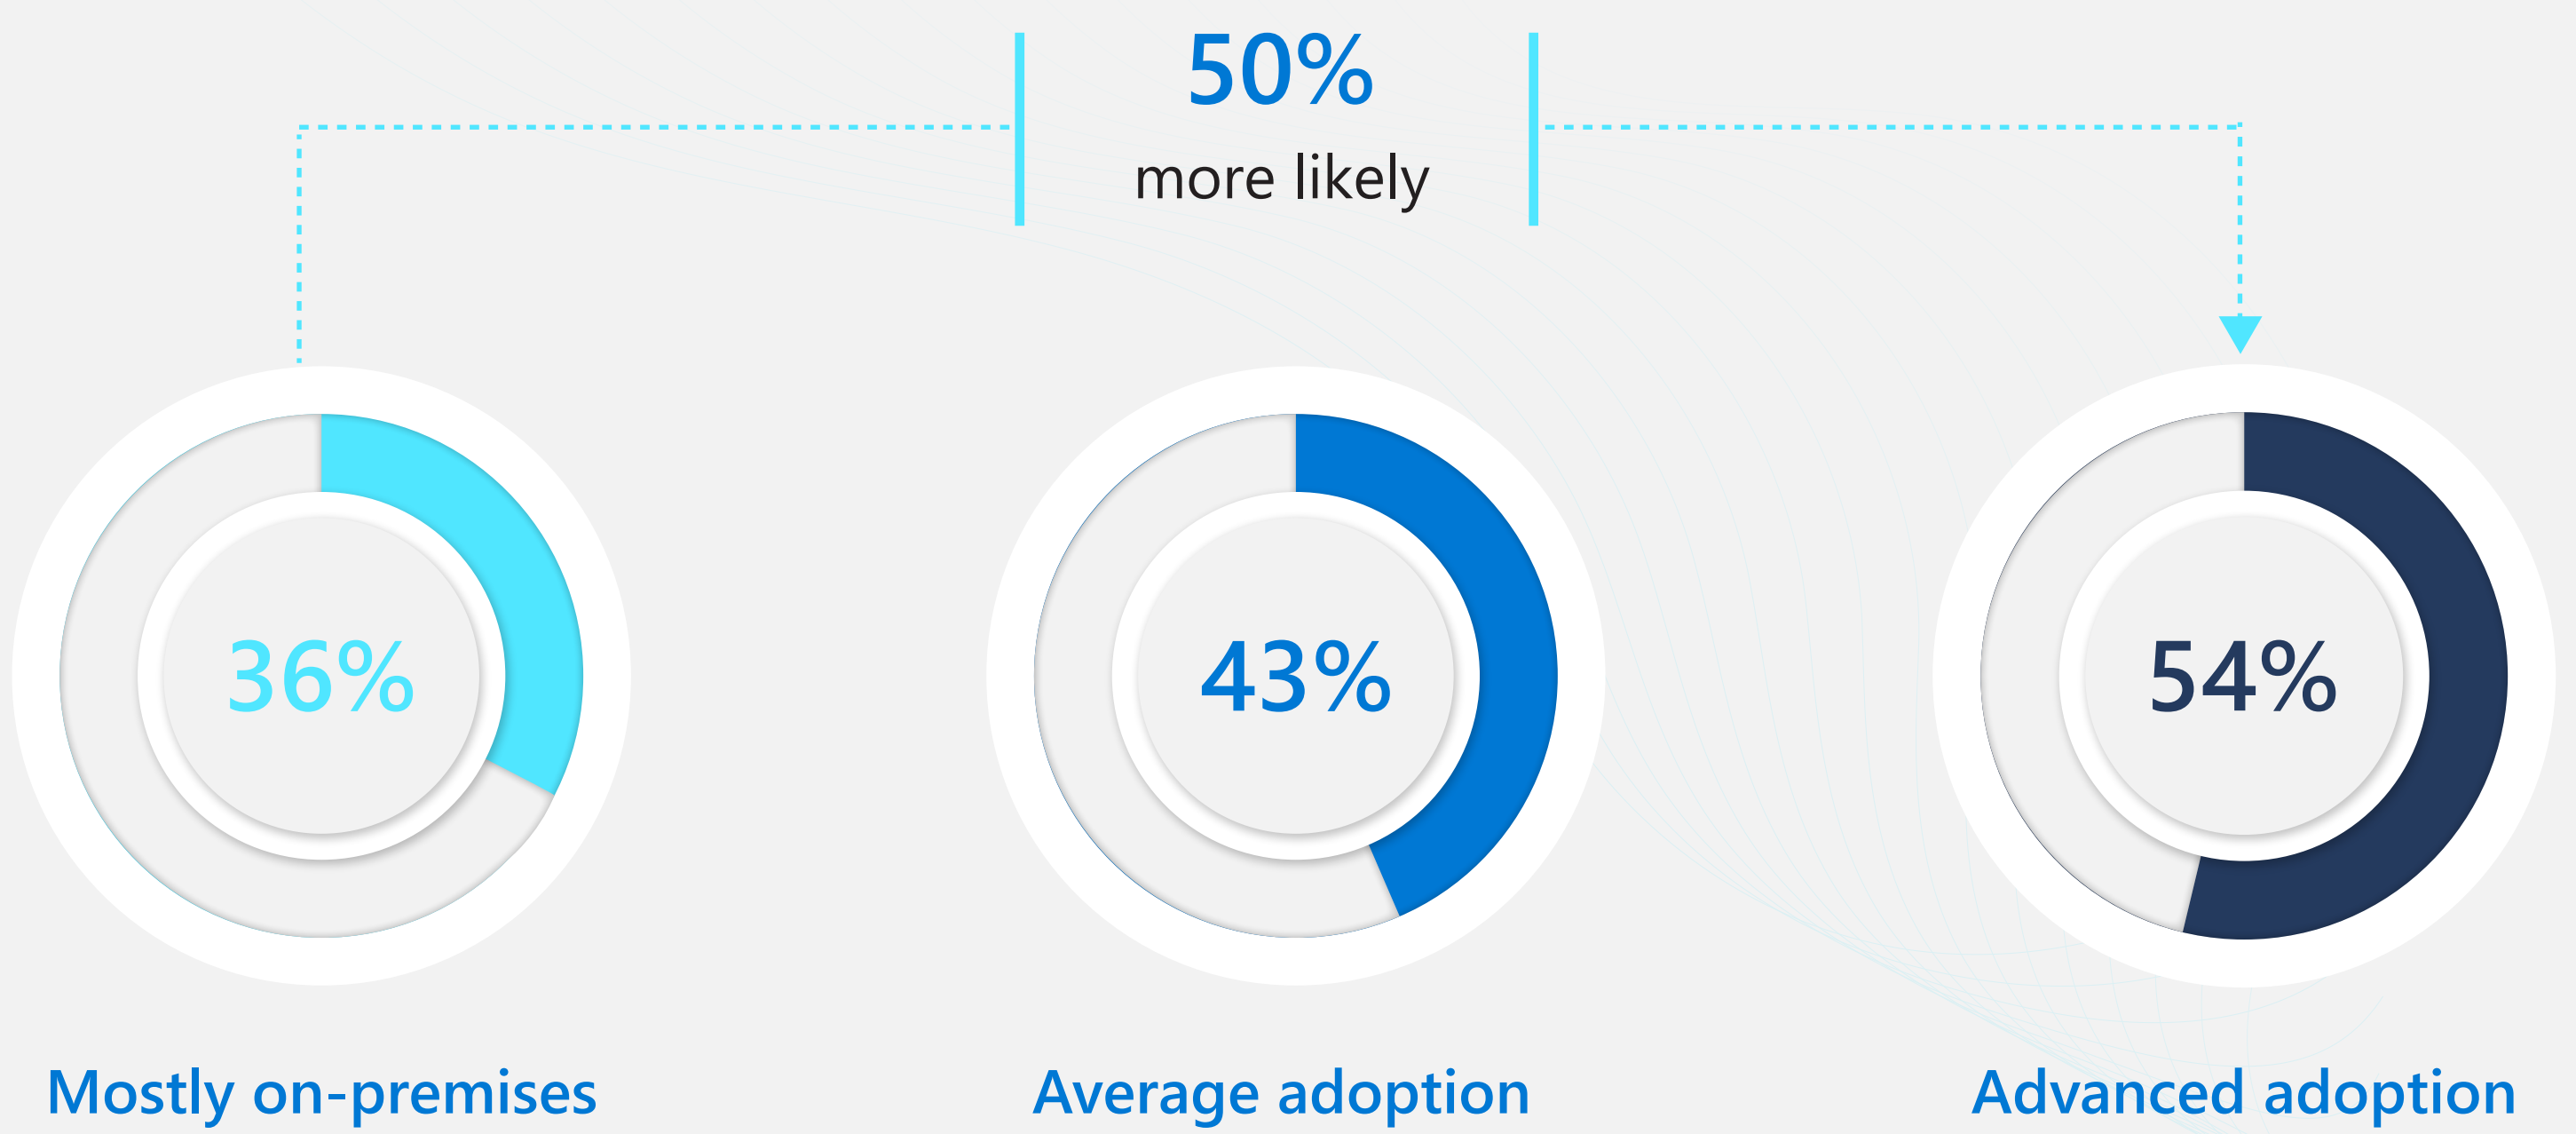

Transition to Cloud

Secure your business with technology you can trust

Microsoft 365 protects your users, devices, and data

Organizations further along in their Microsoft 365 journey were **50% more likely** to feel employee technology experiences help keep end users protected and data secure

% of respondents who say Microsoft technologies protect users and data¹

Enterprise Strategy Group. "Building a Resilient Organization through Integrated Cloud-based IT." A study commissioned by Microsoft. September 2020. www.microsoft.com/download/details.aspx?id=102124